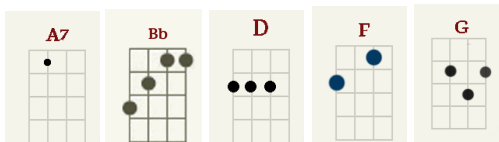

Every Day

Buddy Holly

[D/ G/ [A7] D/ G/ [A7]

[D] Everyday, G/ it's a gettin' A7/ closer,

[D] Goin' faster G/ than a roller A7/ coaster,

[D] Love like yours will G/ surely A7/ come my D/ way,

A G/ hey, a D/ hey A7/ hey

[D] Everyday, G/ it's a gettin' [A7] faster,

[D] Everyone says G/ go ahead and A7/ ask her

[D] Love like yours will G/ surely A7/ come my D/ way,

A G/ hey, a D/ hey D7/ hey

[G] Everyday seems a little longer,

[C] Every way, love's a little stronger,

[F] Come what may, do you ever long for

[Bb] True love from A/ me A7/

[D] Everyday, G/ it's a gettin' A7/ closer,

[D] Goin' faster G/ than a roller A7/ coaster,

[D] Love like yours will G/ surely A7/ come my D/ way,

A G/ hey, a D/ hey A7/ hey

[D] Everyday, G/ it's a gettin' [A7] faster,

[D] Everyone says G/ go ahead and A7/ ask her

[D] Love like yours will G/ surely A7/ come my D/ way,

A G/ hey, a D/ hey A7/ hey

[D] G/ A7/ [D] G/ A7/ [D] G/ A7/ [D] [D7]

[G] Everyday seems a little longer,

[C] Every way, love's a little stronger,

[F] Come what may, do you ever long for

[Bb] True love from A/ me A7/

[D] Everyday, G/ it's a gettin' A7/ closer,

[D] Goin' faster G/ than a roller A7/ coaster,

[D] Love like yours will G/ surely A7/ come my D/ way,

A G/ hey, a D/ hey A7/ hey

[D] Love like yours will [A7] surely come my D/ way G/ D D D D